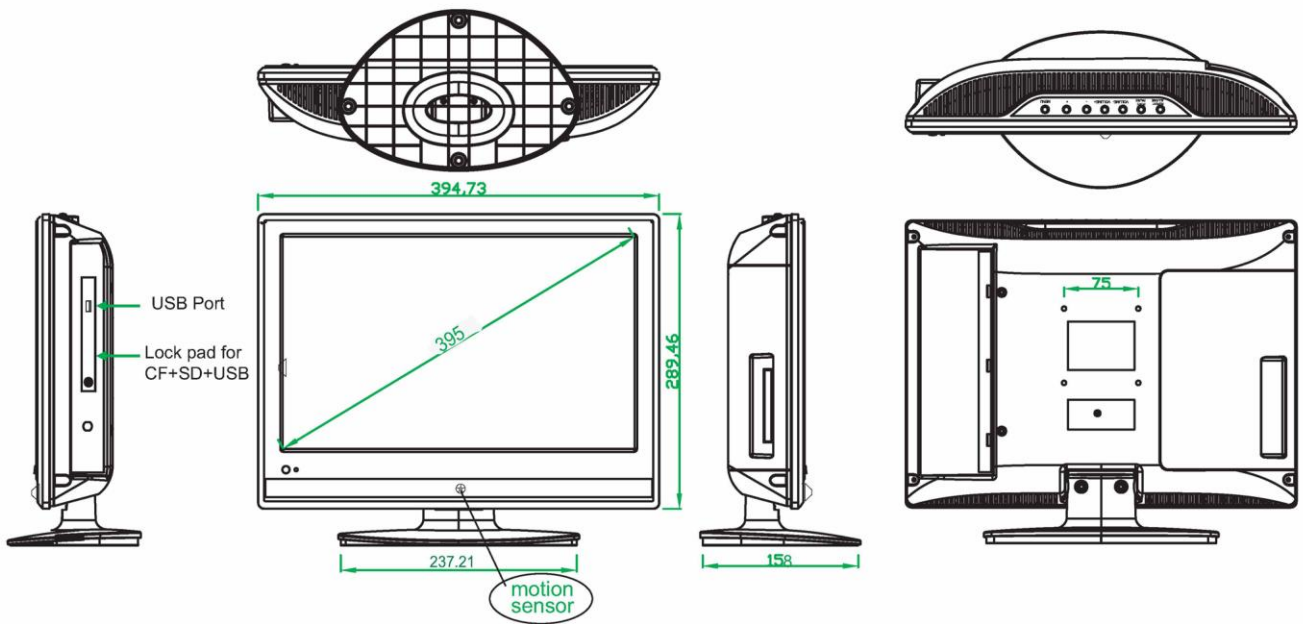

Accessories

User manual × 1pcs Remote control × 1pcs

Battery 1.5V × 2pcs Stand × 1pcs

Dimensions

394.73 (L) x 75(D) x 289.46(H)---w/o stand

394.73(L) x 158(D) x 325.46 (H)---w stand

Weight

Weight: 3.21kgs

(All sizes are in mm)

with motion sensor

without motion sensor